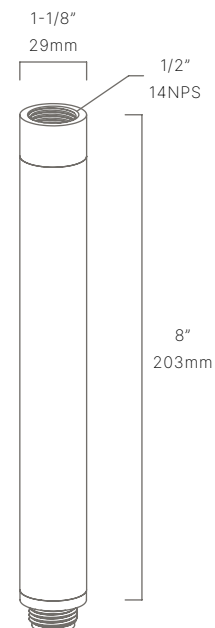

AURORALIGHT

PROJECT: _____

SKU #: _____

TYPE: _____

FIXED RISER

RSR186108

The Fixed Riser, part of a complete line of risers from Auroralight, offers designers and installers a high quality, economical solution for maturing shrubs or thick ground covers that are overtaking light fixtures and hindering performance.

- Perfect for maturing shrubs and thick ground covers
- Ideal for lightweight fixtures

CONFIGURATOR:

RSR186108	FINISH
() = Most common configuration	<input type="checkbox"/>
	(NAT) Natural Brass
	(BLP) Bronze Living Patina
	(BLPX) Extra Dark BLP
	(NI) Nickel PVD

AVAILABLE FINISHES:

DIMENSIONS	L8" x W1-1/8"
VOLTAGE	12V
FINISH	Included Natural
MATERIAL	Brass & Copper

*For complete warranty terms, please visit: www.auroralight.com/warranty/

P. 760.931.2910

O. 2742 Loker Ave. W Carlsbad CA 92010